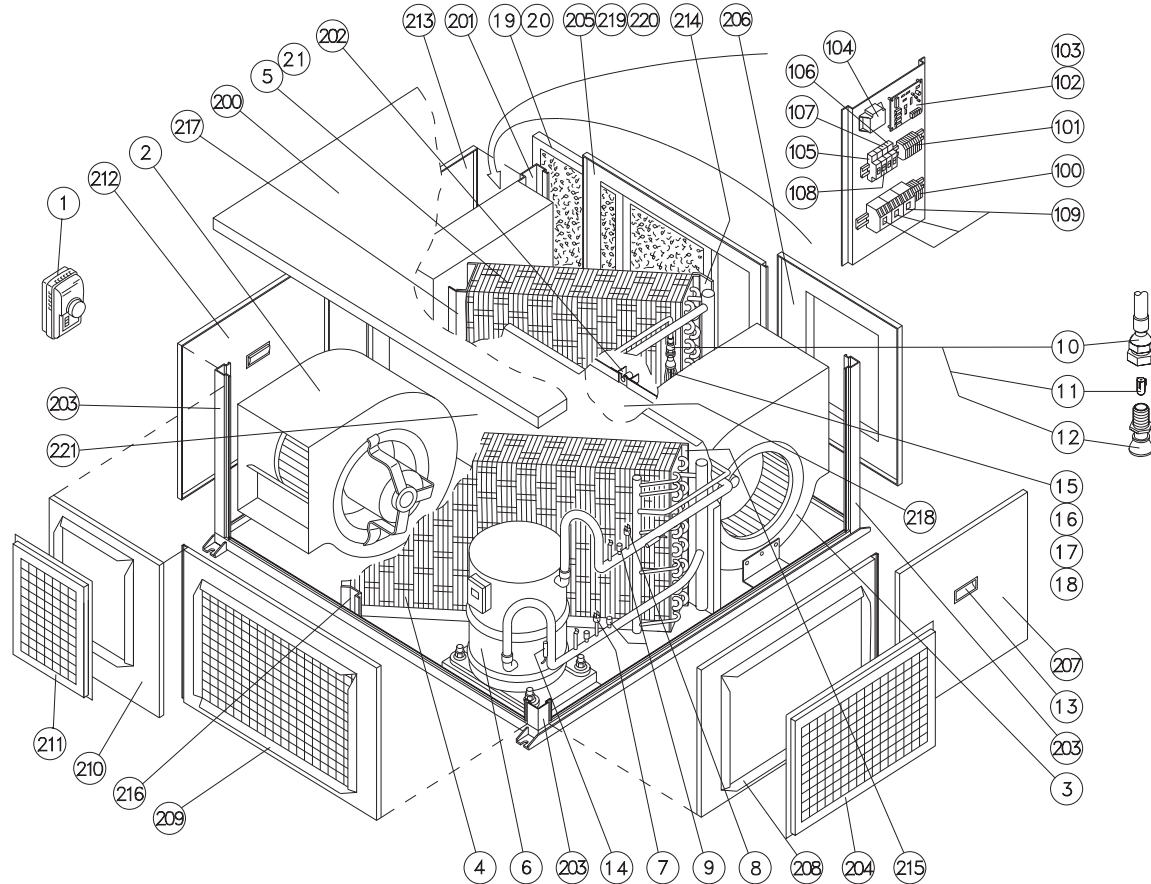

Spare Parts

1/2

RTC-10B-38 ed. 01(10-00) R-22 (SERIAL B)

POS	ITEM	DENOMINATION	QUANTITY
			RTC-10B-38 ed.01
1	3786024	Ambient thermostat	1
2	3795060	Motor-driven fan	1
3	3795044	Motor-driven fan	1
4	61-7457	Outdoor coil	1
5	61-7456	Indoor coil	1
6	3721816	Compressor	1
7	025-17620-025	High pressure switch	1
8	025-30249-000	Low pressure switch	1
9	3515630	Access connection	3
10	3532001	Aeroquip connector	1
11	3520010	Restrictor	1
12	3530005	Distributor	1
13	3787101	Handle for handling	3
14	3785066	5000 mm Sensor	2
15	86-9706	Indoor coil capillary tube n° 1	1
16	86-9707	Indoor coil capillary tube n° 2	1
17	86-9708	Indoor coil capillary tube n° 3	1
18	86-9709	Indoor coil capillary tube n° 4	1
19	3737705	Air filter 440 x 395 x 20	1
20	3750800	Filtering material	1
21	16-1887	Aluminium indoor grid	1
100	3770994	Connecting strip	1
101	3770996	Connecting strip	1
102	6791200	Electronic board	1
103	6826810	Nylon separator	4
104	6849855	Transformer	1
105	6776852	Automatic switch	1
106	6776814	Automatic switch	1
107	6776813	Automatic switch	1
108	6776816	Automatic switch	1
109	6744617	Contactur	3
200	66-7320	Upper cover assembly	1
201	66-7371	Contro box comer assembly	1
202	11-6905	Drainpipe protection	1
203	66-7726	Comer assembly	3